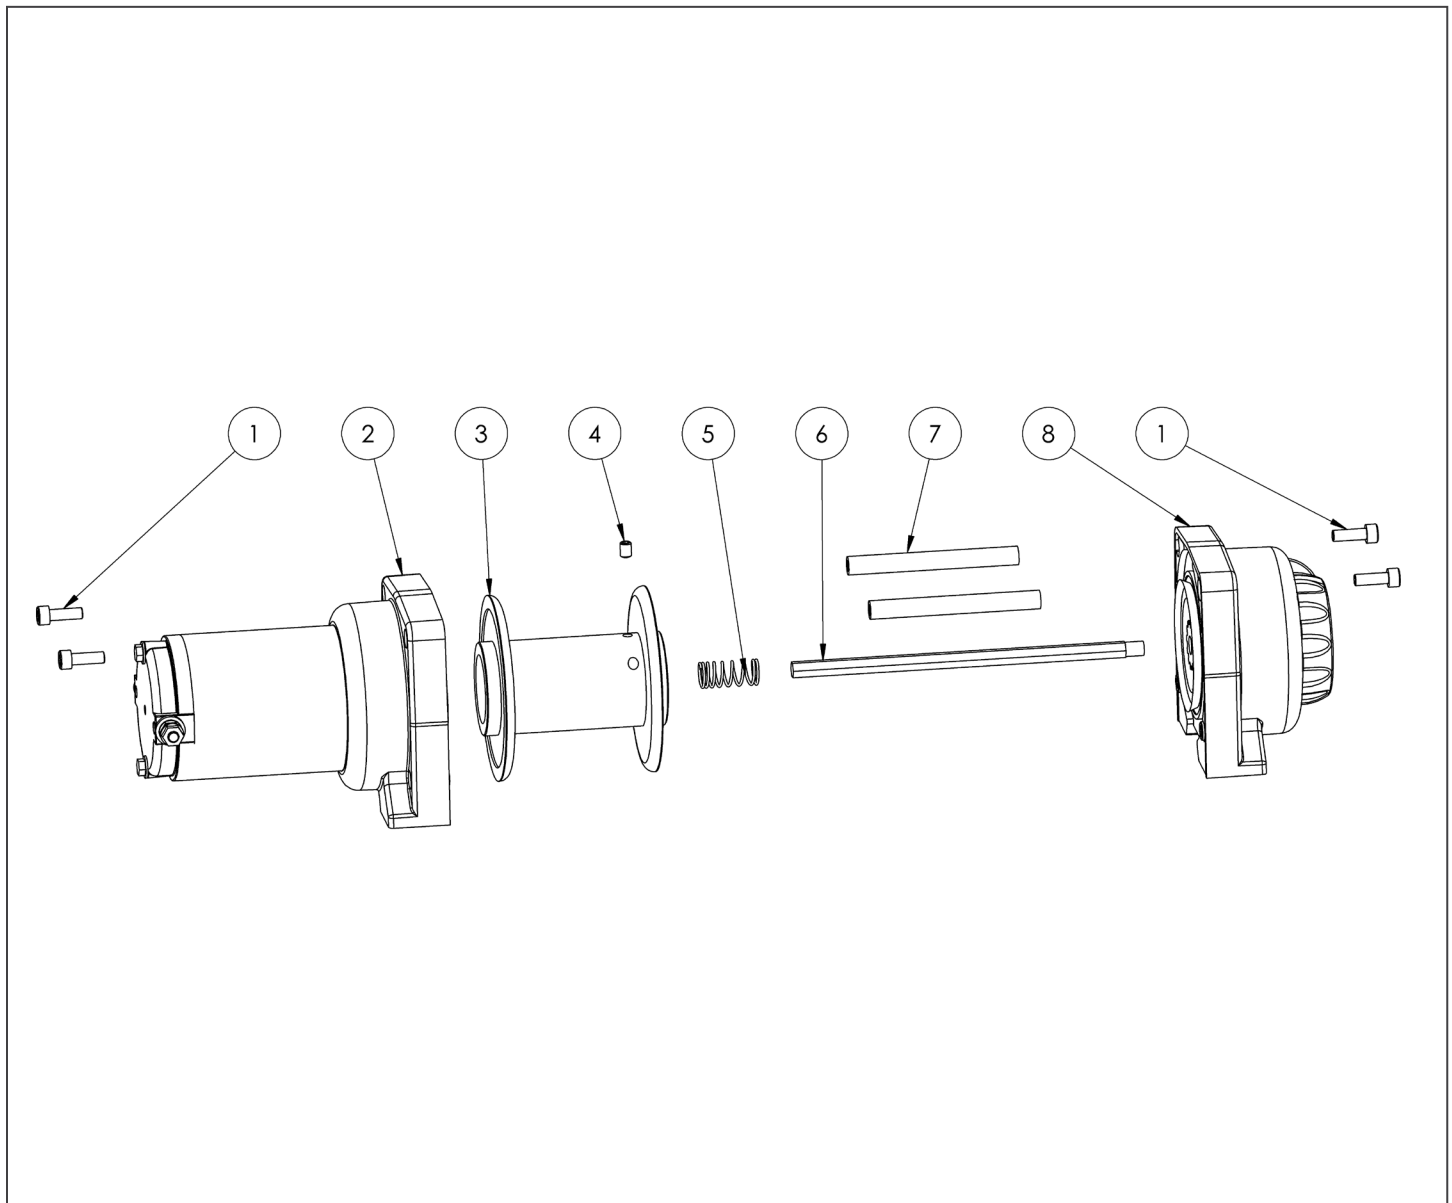

LT SERIES SERVICE PARTS

		LT3000	LT4000	LT4000SR
CONTENTS	DESCRIPTION	PART NUMBER		
Not Shown	Cables	90-42684	90-42684	90-42684
Not Shown	Circuit Breaker	87-14541	87-14541	87-14541
Not Shown	Contactor	87-12893	87-12893	87-12893
Not Shown	Handlebar Switch	87-12894	87-12894	87-12894
Not Shown	Hawse Fairlead	N/A	N/A	87-24077
9(2pcs), 10(2pcs), 11(2pcs), 12(2pcs), 13(2pcs), 14(2pcs), 15(2pcs), 16, 17, 18, 19, 20(2pcs), 21, 22, 23, 24(2pcs), 25(2pcs), 26, 27(2pcs), 28, 29(2pcs), 30, 31, 32, 33, 34, 35(2pcs), 36	Motor Assembly (Includes brack)	87-12890	87-24078	87-24078
Not Shown	Roller Fairlead	87-12911	87-12911	N/A
Not Shown	Remote Socket A	87-14151	87-14151	87-14151
4, 7(2pcs), 9(2pcs), 14(2pcs), 17, 21, 22(2pcs), 23(2pcs), 27(2pcs), 36(2pcs), 41	Small Parts Kit	90-42762	90-42762	90-42762
Not Shown	Synthetic Winch R	N/A	N/A	87-42613
Not Shown	Wired Remote control	87-12895	87-12895	87-12895
Not Shown	Wire Winch R	87-42611	87-42611	N/A

ITEM NO.	PART NUMBER	DESCRIPTION	QTY.
1	1140222-1-24-4	Screw, Socket Head M6-1.0 X 10mm	4
2	N/A	Motor End Assembly	1
3	1140222-1-24-2	Drum	1
4	1125260-1-9	Set Screw, M6-1.0 X 8mm	1
5	1140222-1-24-7	Spring, Clutch	1
6	1140222-1-24-61	Drive Shaft	1
7	1140222-1-24-3	Tie Bar	2
8	N/A	Gearbox End Assembly	1

ITEM NO.	PART NUMBER	DESCRIPTION	QTY.
22	1140222-1-24-24	O-Ring, Drum Support	1
23	1140222-1-24-10	Drum Seal	1
29	1140222-1-10	Square Nut, M8-1.25	2
34	1140222-1-24-13	Cover Plate	1
35	1140222-1-24-14	Screw, Socket Head M6-1.0 X 10mm	2
36	1140222-1-24-9	Drum Bearing	1
37	N/A	3rd Stage Planetary Assembly	1
38	N/A	2nd Stage Planetary Assembly	1
39	N/A	Gearbox	1
40	1140222-1-24-54	Clutch Handle	1
41	1140222-1-24-59	Bushing, Gearbox	1
42	1140222-1-24-56	Clutch Mechanism	1