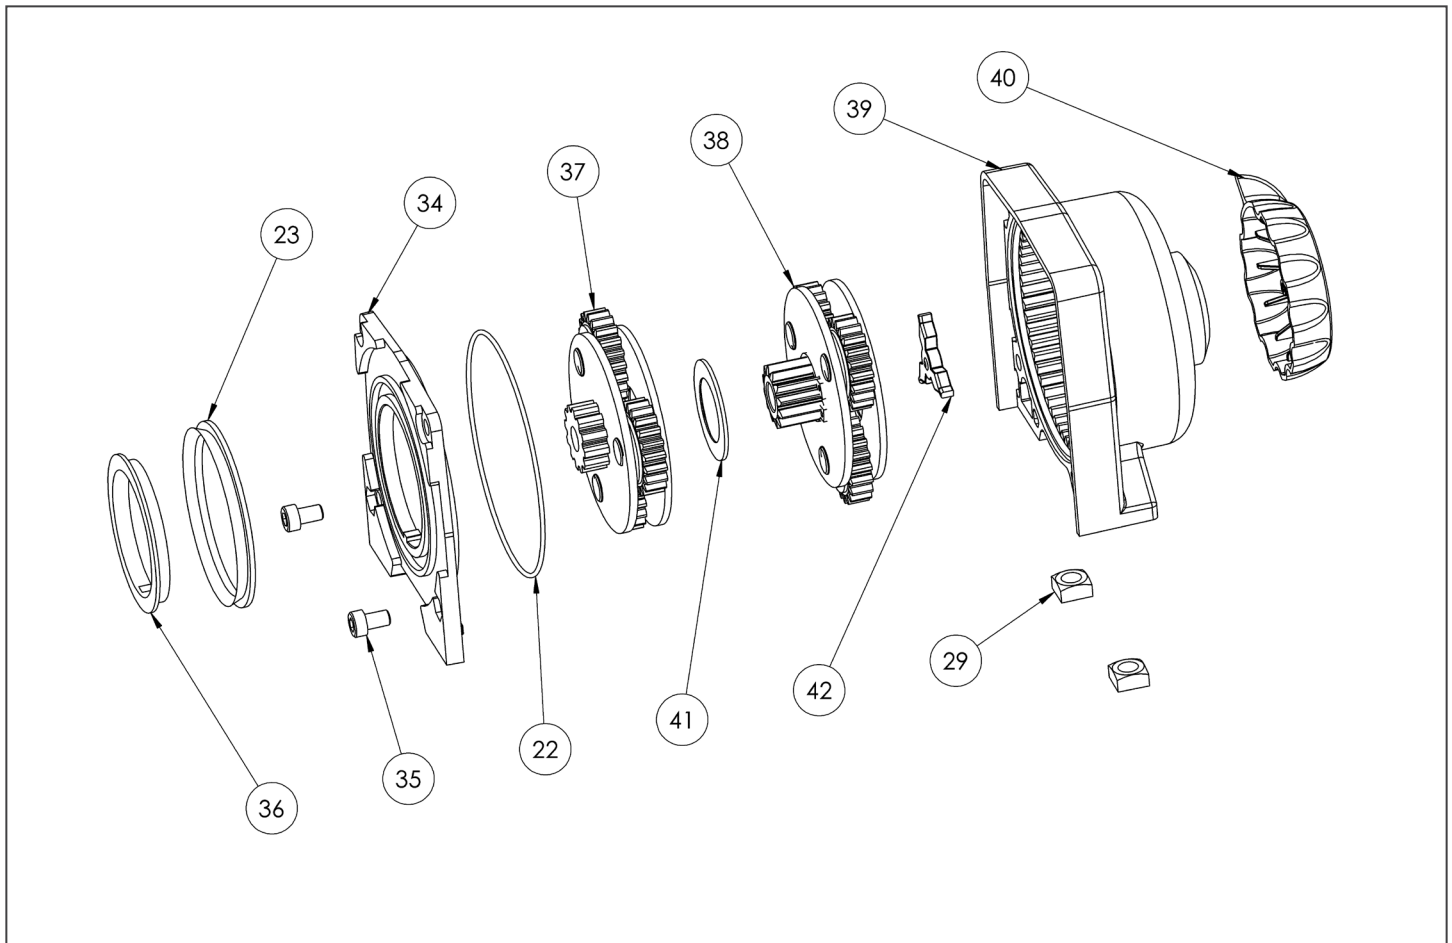

ITEM NO.	PART NUMBER	DESCRIPTION	QTY.
1	1140222-1-24-4	Screw, Socket Head M6-1.0 X 10mm	4
2	N/A	Motor End Assembly	1
3	1140222-1-24-2	Drum	1
4	1125260-1-9	Set Screw, M6-1.0 X 8mm	1
5	1140222-1-24-7	Spring, Clutch	1
6	1140222-1-24-61	Drive Shaft	1
7	1140222-1-24-3	Tie Bar	2
8	N/A	Gearbox End Assembly	1

ITEM NO.	PART NUMBER	DESCRIPTION	QTY.
22	1140222-1-24-24	O-Ring, Drum Support	1
23	1140222-1-24-10	Drum Seal	1
29	1140222-1-10	Square Nut, M8-1.25	2
34	1140222-1-24-13	Cover Plate	1
35	1140222-1-24-14	Screw, Socket Head M6-1.0 X 10mm	2
36	1140222-1-24-9	Drum Bearing	1
37	N/A	3rd Stage Planetary Assembly	1
38	N/A	2nd Stage Planetary Assembly	1
39	N/A	Gearbox	1
40	1140222-1-24-54	Clutch Handle	1
41	1140222-1-24-59	Bushing, Gearbox	1
42	1140222-1-24-56	Clutch Mechanism	1

ITEM NO.	PART NUMBER	DESCRIPTION	QTY.
9	1140222-1-24-115	O-Ring, Motor Bolt	2
10	1140222-1-24-122	Retainer, Terminal Screw	2
11	1140222-1-24-123	Insulator, Red	1
12	1140222-1-24-127	Flat Washer, M6	2
13	1145240-1-1-17	Serrated Flange Nut, M6-1.0	4
14	1140222-1-24-125	O-Ring, Motor Terminal	2
15	1145240-1-1-16	Screw, Square Head M6-1.0 X 27mm	2
16	1140222-1-24-111	Stator	1
17	1140222-1-24-15	Ball Bearing, Motor	1
18	N/A	Drum Support, Motor End	1
19	1140222-1-24-19	Brake Spring	1
20	1140222-1-24-22	Screw, Flat Head M4-0.7 X 8mm	6
21	1140222-1-24-21	Bushing, 1st Stage Planetary	1
22	1140222-1-24-24	O-Ring, Drum Support	1
23	1140222-1-24-10	Drum Seal	1
24	1140222-1-24-126	Screw, Flanged Hex Head M5-0.8 X 125mm	2
25	1140222-1-24-124	Insulator, White	1
26	1140222-1-24-114	Motor Lid	1
27	1140222-1-24-113	O-Ring, Motor	2
28	N/A	Rotor	1
29	1140222-1-10	Square Nut, M8-1.25	2
30	1140222-1-24-17	Adapter, Motor-Brake	1
31	1140222-1-24-18	Brake Cylinder	1
32	1140222-1-24-20	Adapter, Brake-1st Stage	1
33	N/A	1st Stage Planetary Assembly	1
34	1140222-1-24-13	Cover Plate	1
35	1140222-1-24-14	Screw, Socket Head M6-1.0 X 10mm	2
36	1140222-1-24-9	Drum Bearing	1