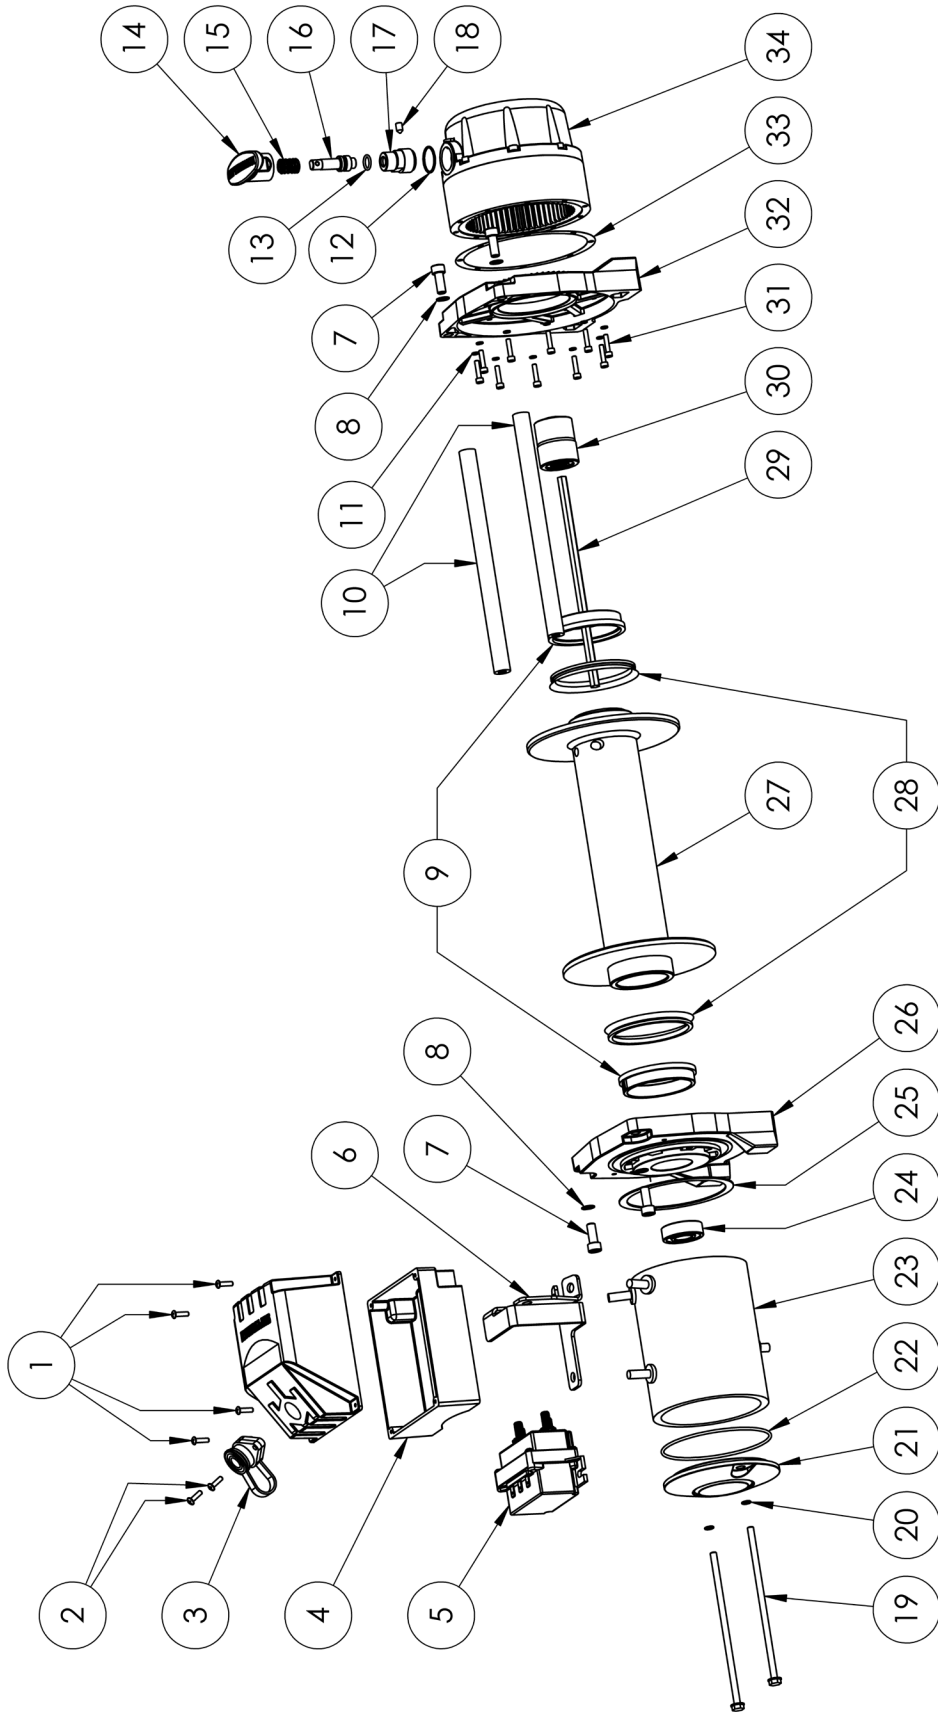

ITEM NO.	PART NUMBER	DESCRIPTION	QTY.
1	N/A	SCREW, PHILLIPS PAN HEAD	4
2	N/A	SCREW, PHILLIPS FLANGED HEAD	2
3	90-24573	REMOTE SOCKET ASSEMBLY	1
4	N/A	CONTROL BOX BASE	1
5	90-32492	12V WINCH SOLENOID	1
6	90-32491	BUSS BARS	1
7	N/A	SCREW, M8-1.25 X 25MM CAP HEAD	4
8	N/A	WASHER, M8 SPRING	4
9	1710200-11-10	DRUM-BEARING	2
10	1595200-3	TIE BAR, ROUND	2
11	N/A	WASHER, M4 SPRING	10
12	N/A	O-RING, CLUTCH SMALL	1
13	N/A	O-RING, CLUTCH LARGE	1
14	N/A	CLUTCH HANDLE	1
15	N/A	CLUTCH SPRING	1
16	N/A	CLUTCH PIN	1
17	N/A	CLUTCH BASE	1
18	N/A	SCREW, M6-1.0 X 10MM SET	1
19	N/A	SCREW, MOTOR	2
20	90-42660-3	O-RING, MOTOR BOLT	2
21	N/A	LID, MOTOR END	1
22	90-41438-12	O-RING, MOTOR	1
23	N/A	MOTOR, STATOR	1
24	1710200-11-6	BALL BEARING	1
25	1710200-11-7	GASKET, MOTOR-DRUM SUPPORT	1
26	90-42638	DRUM SUPPORT, MOTOR END	1
27	90-42639	DRUM	1
28	1710200-11-9	GASKET, DRUM SUP-DRUM	2
29	90-24596	DRIVE SHAFT	1
30	90-32512	BRAKE	1
31	N/A	SCREW, M4-0.7 CAP HEAD	10
32	90-41433	DRUM SUPPORT, GEARBOX END	1
33	90-41438-11	GASKET, GEARBOX	1
34	90-41432	GEARBOX ASSEMBLY	1

Tiger Shark 9500/9500SR/11500/11500SR